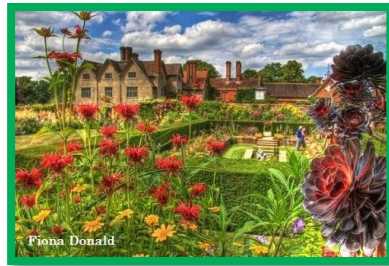

GARDENS THROUGH TIME

Year 3 - Autumn 1

Knot 1550

Georgian 1780

Edwardian 1900

Elizabethan 1600

Victorian 1860

Modern 1990

Packwood House and Gardens

Sunflowers

Starry Night

Pneumatic toys

Vincent van Gogh

Key Vocabulary

Post Impressionism	The work or style of a varied group of late 19th-century and early 20th-century artists including Van Gogh, Gauguin, and Cézanne.
Pneumatic	Containing or operated by air or gas under pressure.
Mechanism	A system of parts working together in a machine; a piece of machinery.
Primary sources	Immediate, first-hand accounts of a topic, from people who had a direct connection with it
Pulse	A special type of beat that is regular
Bird's-eye view	A general view from above
Scale	The relationship between a distance on a map and the corresponding distance on the earth
Search engine	A program that searches for and identifies items in a database that correspond to key-words or characters specified by the user.
Digital manipulation	The editing of media to make it appear different.